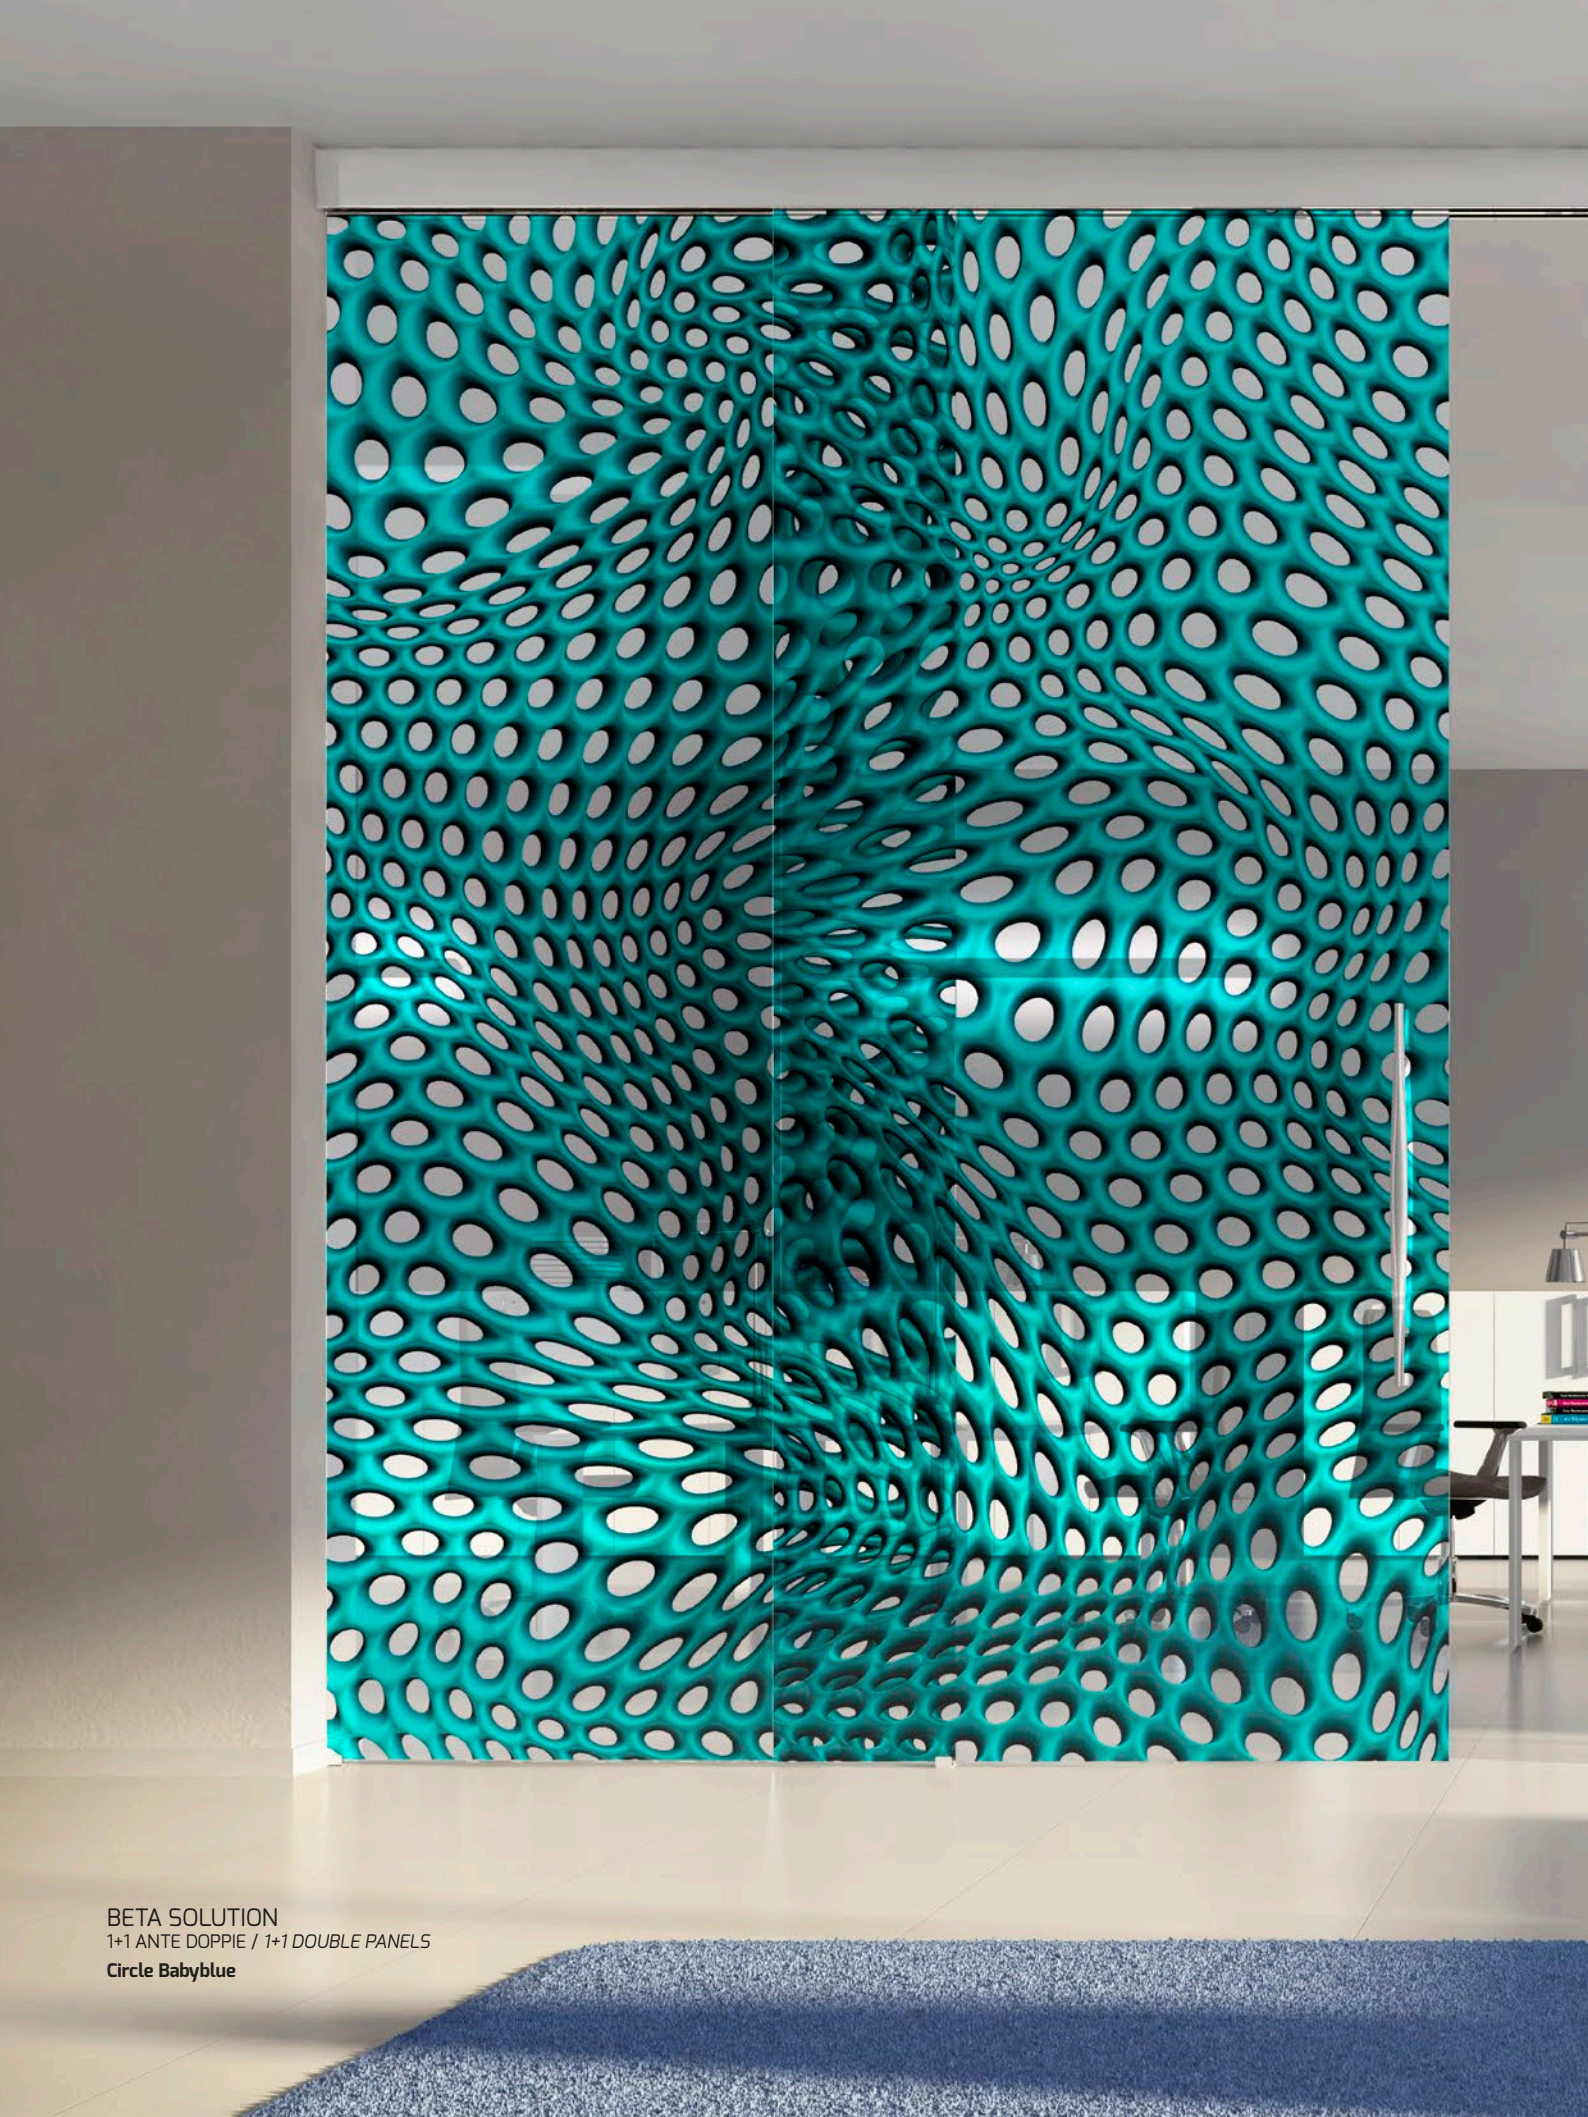

MAC
STOPA
HYBRID
COLLECTION

casali
IL CRISTALLO CHE VUOI VIVERE

casali
IL CRISTALLO CHE VUOI VIVERE

MAC STOPA

HYBRID
COLLECTION

Dalla sinergia fra l'alta tecnologia e la qualità Casali ed il design di Mac Stopa nasce una nuova collezione.

*As part of his installation during the **Interni Hybrid Architecture and Design exhibition** organized by Interni magazine during **Milan Design Week 2013**, Mac introduced to a wider audience his 3-D patterns on carpet, wall covering and upholstery as part of the interior design of the **Interni Press Room**. Inspired by the beauty of glass, in the Hybrid Collection, Mac pushes boundaries and takes his design based on three-dimensional randomness to the next level.*

Mac Stopa

Mac Stopa

ICARO QUADRO
Dots Light & Color
Polvere

NASTRO
Triangles Babyblue

TWIST
Circle Grey

ALPHA SOLUTION
3 ANTE / 3 PANELS
Dots Light & Color Grape

BETA SOLUTION
1+2 ANTE CURVE / 1+2 CURVED PANELS
Triangles Lime