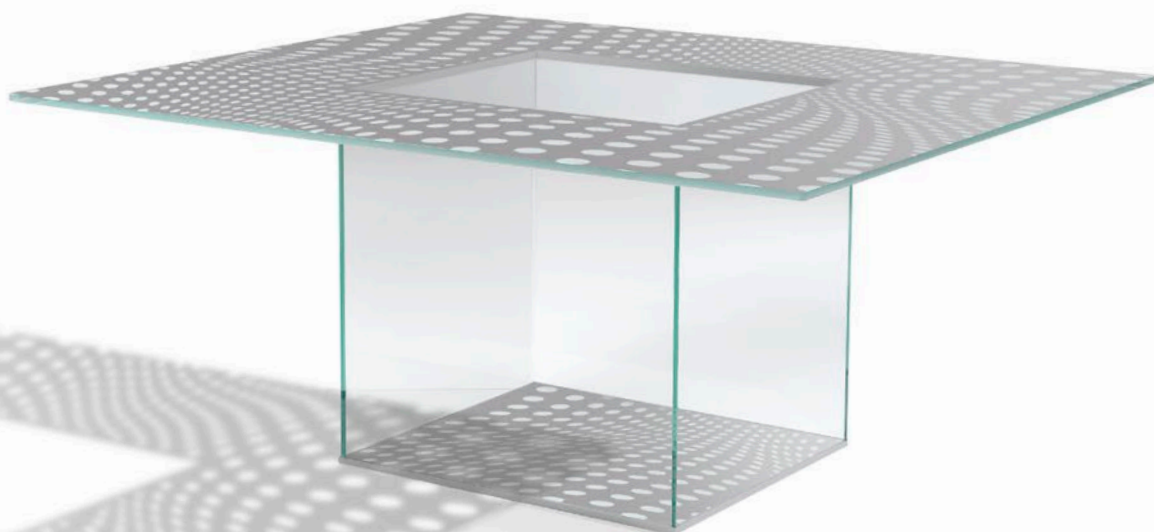

ICARO QUADRO
Dots Light & Color
Polvere

NASTRO
Triangles Babyblue

TWIST
Circle Grey