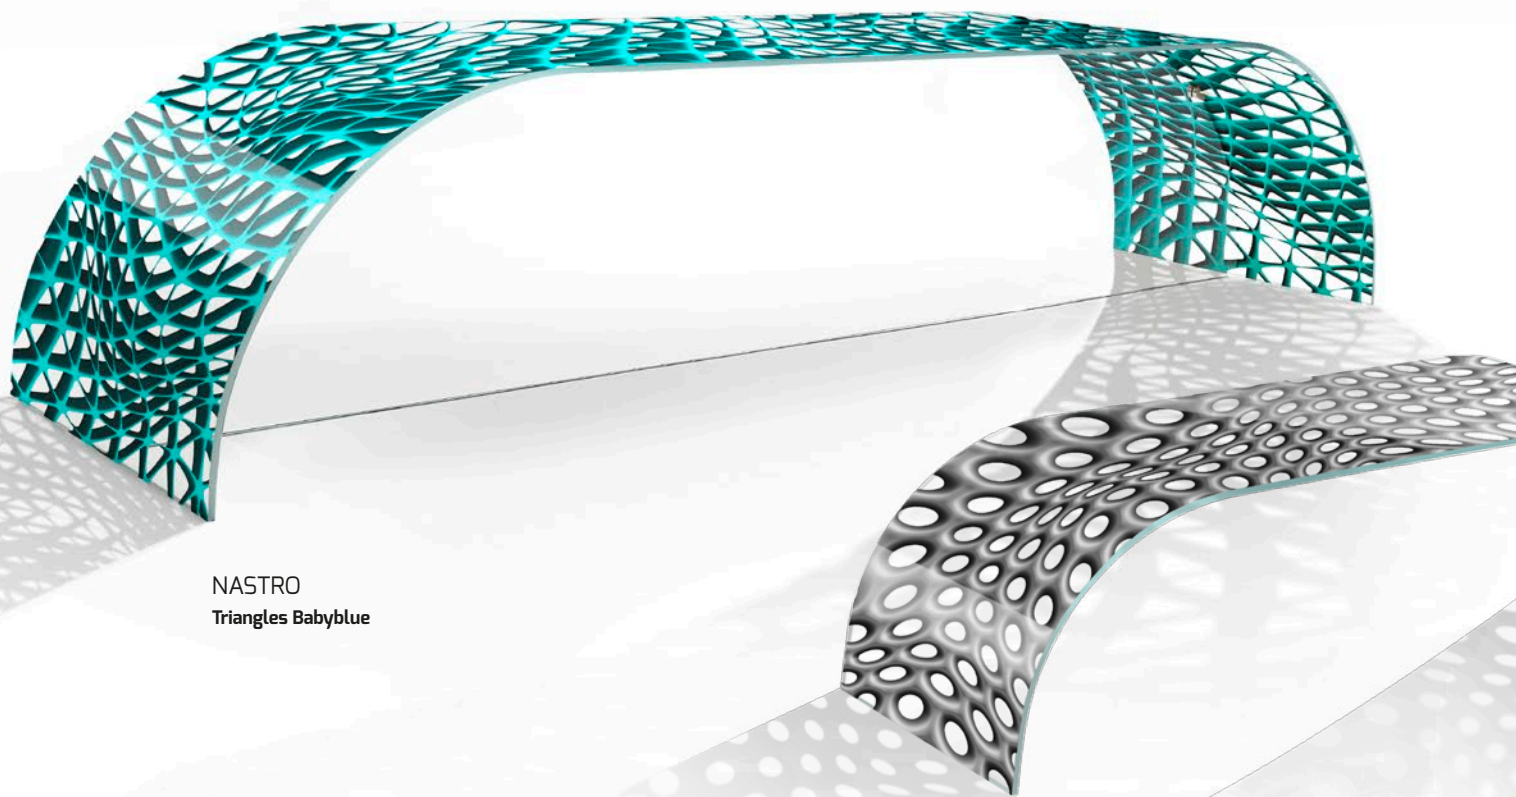

From the synergy between high technology and quality of Casali and the design from Mac Stopa a new collection is born.

The Hybrid Collection by Mac Stopa for Casali has its genesis in Mac's passion for creating innovative design based on digital geometries and organic random geometries created by nature.

*As part of his installation during the **Interni Hybrid Architecture and Design exhibition** organized by Interni magazine during **Milan Design Week 2013**, Mac introduced to a wider audience his 3-D patterns on carpet, wall covering and upholstery as part of the interior design of the **Interni Press Room**. Inspired by the beauty of glass, in the Hybrid Collection, Mac pushes boundaries and takes his design based on three-dimensional randomness to the next level.*

Mac Stopa

Mac Stopa

ICARO QUADRO
Dots Light & Color
Polvere

NASTRO
Triangles Babyblue

TWIST
Circle Grey

ALPHA SOLUTION
3 ANTE / 3 PANELS
Dots Light & Color Grape

BETA SOLUTION
1+2 ANTE CURVE / 1+2 CURVED PANELS
Triangles Lime